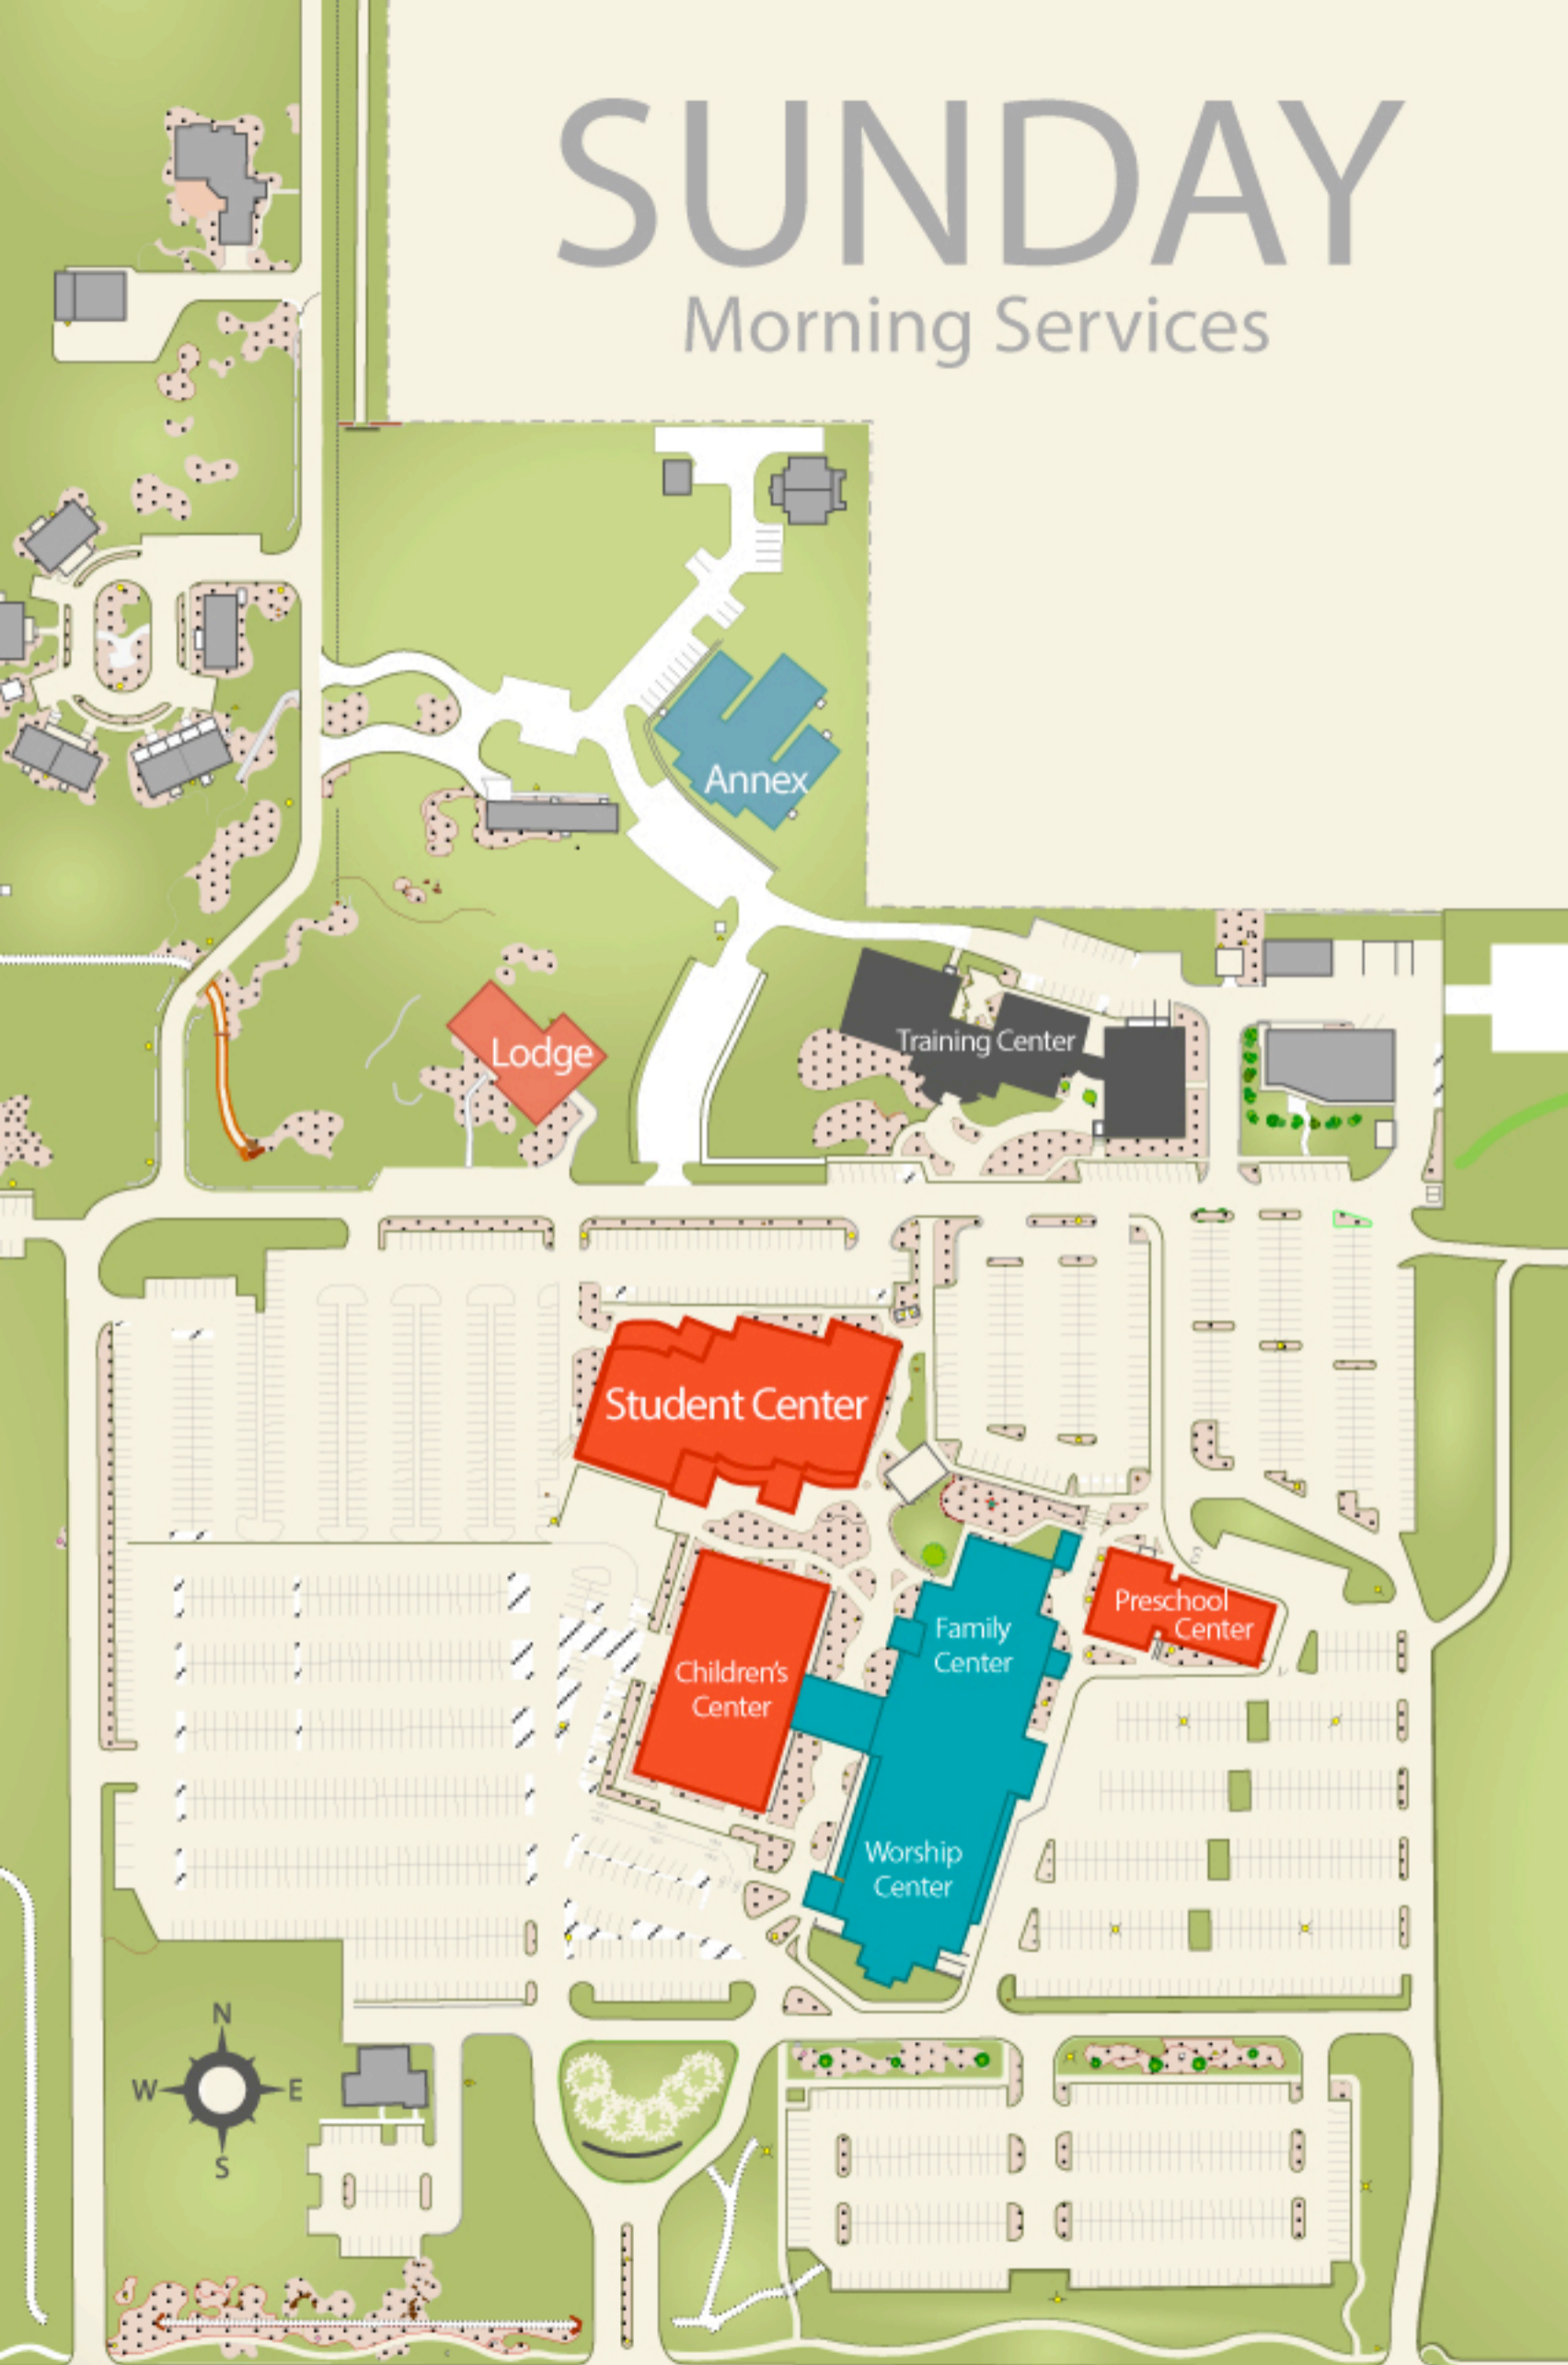

SUNDAY

Morning Services

W. Pleasant Grove Road

BiLD Training Center

*Front Desk, Chapters Bookstore,
Classrooms, Chapel*

OFFICES FOR:

Sunday Morning Ministry
Mosaic Ministry
Community
Connections
Administration
Finance
Global Outreach

Office Annex

Women in Community
Early Childhood
Elementary
Students

The Table (Singles Ministry)
College Ministry

Lodge

Meeting Rooms

Preschool Center

3 & 4 year olds

Children's Center

Birth - 24 months : 1st floor
K2 Town : 2nd floor

Student Center

Fifty-Six : East
College : Central
NES (9:30am) / FSM (11am) : West

Worship Center

Adult Worship - 8, 9:30, 11am
OFFICES FOR:

Worship Ministry
Communications

Family Center

Community Worship - 9:30, 11am
2 yr. olds : 1st floor
Hwy 34 : 2nd floor